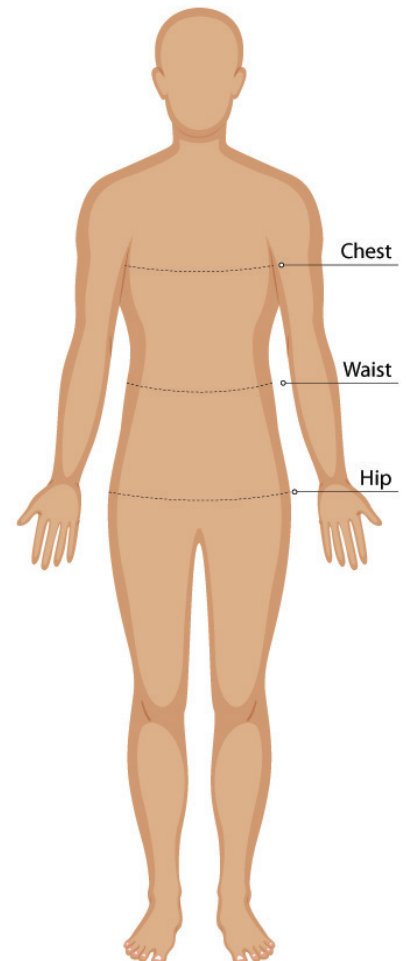

RUYTON GIRLS' SCHOOL UNIFORM 2024

SIZE GUIDE

BODY MEASUREMENT TIPS

- When measuring yourself keep the tape firm but not tight
- Measure over undergarments for more accurate measurements
- If you don't have a measuring tape, use a piece of string and measure it using a ruler

CHEST

Measure around the fullest part of your chest. This is the key measurement for shirts/blouses & dresses. Make sure the measuring tape sits horizontally across your body.

WAIST

Measure around the natural waistline which is the narrowest part of your waist. This is an important measurement for trousers/pants/shorts & skirts

HIP

Measure around the fullest part of the hips

- Our Size Charts are in *Finished Garment Measurements*.
- Size Charts are located on each individual garment on the website, under the **SIZE CHART** tab.
- To determine the size you need to **ADD** to your *Body Measurements* the following:
  - **BLAZERS, DRESSES, TUNICS, SHIRTS, BLOUSES, POLOS** and other upper body garments **ADD 10 - 12 cm**
  - **TROUSERS, SHORTS, SKIRTS & TUNICS** - **ADD 5 - 8 cm** in the waist. These garments are often adjustable in the waist to allow for extra growth.
- A good way to check is to measure & compare a similar garment that is a comfortable fit.

For current prices, please refer to

www.bobstewart.com.au